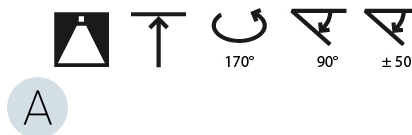

GENERAL

Series: Sign Diva Dancer
Subseries: Sign Diva Dancer Korona
Partner: Prolicht
Division: Architectural
Installation: Suspension
Product Type: Pendant
Mounting Location: Ceiling
Light Distribution: Adjustable

PHYSICAL

Shape: Round
Diameter (mm): 400
Diameter (in): 15 3/4
Height (mm): 1620
Height (in): 63 3/4
Weight (kg): 5
Weight (lbs): 11
Diffuser: PMMA - Opal / Micro-Prism / Sparkling Secret / Vintage Industrial
Fixture Finish: SSR / BKV / CWI / CRY / HAB / UFT / ITA / RUA / FTG / MYG / LOD / PUS / FRO / FUP / KIA / POP / BLS / SPG / MEY / GOH / CHC / COM / ABZ / JAG / OBR / MOS / ROR
Fixture Material: PMMA / Extruded Aluminum / Steel

ELECTRICAL

Lamp Type: LED (Zhaga Standard)
Input Wattage (W): 17.0
Total Output Wattage (W): 15.4
Dimming: Tri-Mode (Non-Dimming and Phase Dimming (120Vac only) and 0-10V Dimming)
Driver Included: Yes
Driver Location: Integrated
Driver Type: Constant Current - Universal
Driver Class: Class 2
Input Voltage (V): 120 - 277
Constant Current (MA): 500

LED

Color Temperature (°K): 2700 / 3000 / 3500 / 4000
Max. Delivered Lumen (lm): 1807 / 1943 / 1951 / 1991
Nominal Lumen (lm): 2250 / 2420 / 2430 / 2480
CRI: >90 CRI
Lamp Life (hrs): 50000

OPTICAL

Adjustability: Rotational Canopy 170°; Tilting Canopy ±50°; Tilting Head ±90°

RATINGS AND CERTIFICATIONS

Certified By: Certified for North American Standards
IP rating: IP20