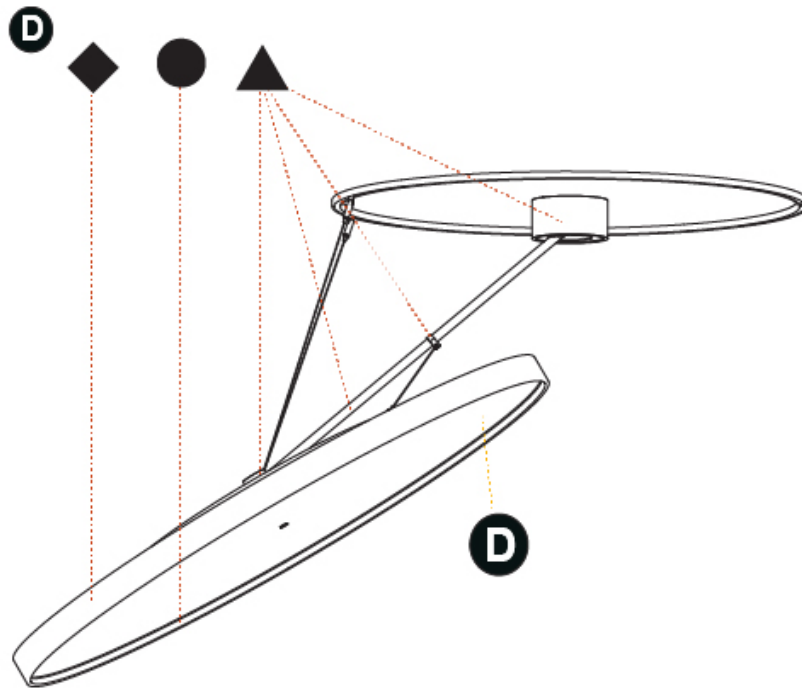

SIGN DIVA DANCER SUSPENSION

A30876-

PROJECT
TYPE
SPECIFIER
QUANTITY
DATE