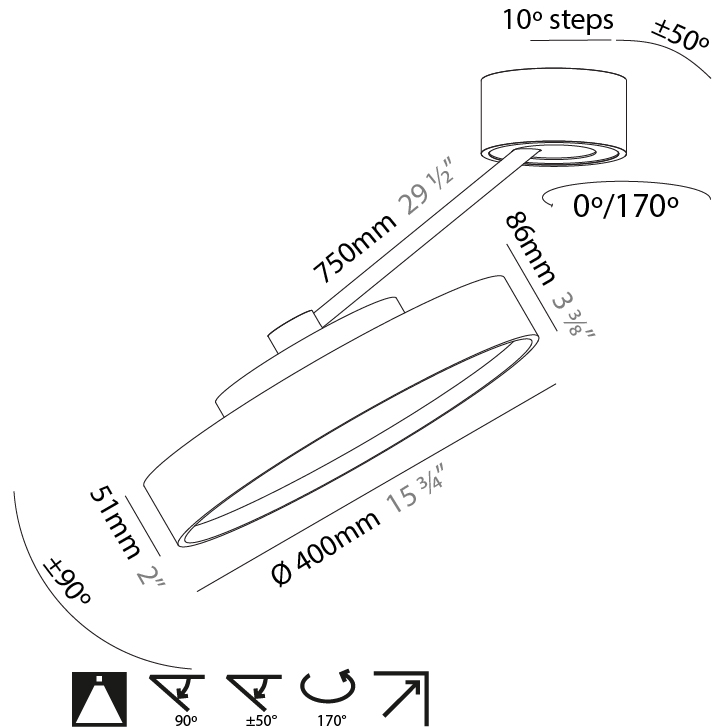

GENERAL

Series: Sign Diva Dancer
Subseries: Sign Diva Dancer Korona
Partner: Prolicht
Division: Architectural
Installation: Suspension
Product Type: Pendant
Mounting Location: Ceiling
Light Distribution: Adjustable

PHYSICAL

Shape: Round
Diameter (mm): 400
Diameter (in): 15 3/4
Height (mm): 870
Depth (mm): 86
Height (in): 34 1/4
Depth (in): 3 3/8
Weight (kg): 3.5
Weight (lbs): 7.716

Diffuser: PMMA - Opal / Micro-Prism / Sparkling Secret / Vintage Industrial

Fixture Finish: SSR / BKV / CWI / CRY / HAB / UFT / ITA / RUA / FTG / MYG / LOD / PUS / FRO / FUP / KIA / POP / BLS / SPG / MEY / GOH / CHC / COM / ABZ / JAG / OBR / MOS / ROR

Fixture Material: PMMA / Extruded Aluminum / Steel

ELECTRICAL

Lamp Type: LED (Zhaga Standard)
Input Wattage (W): 17.9
Total Output Wattage (W): 16
Dimming: Tri-Mode (Non-Dimming and Phase Dimming (120Vac only) and 0-10V Dimming)
Driver Included: Yes
Driver Location: Integrated
Driver Type: Constant Current - Universal
Driver Class: Class 2
Input Voltage (V): 120 - 277
Constant Current (MA): 500

LED

Color Temperature (*K): 2700 / 3000 / 3500 / 4000
Max. Delivered Lumen (lm): 1870 / 2340 / 2372 / 2420
CRI: >90 CRI
Lamp Life (hrs): 50000

OPTICAL

Adjustability: Rotational Canopy 170°; Tilting Canopy ±50°; Tilting Head ±90°

RATINGS AND CERTIFICATIONS

Certified By: Certified for North American Standards
IP rating: IP20